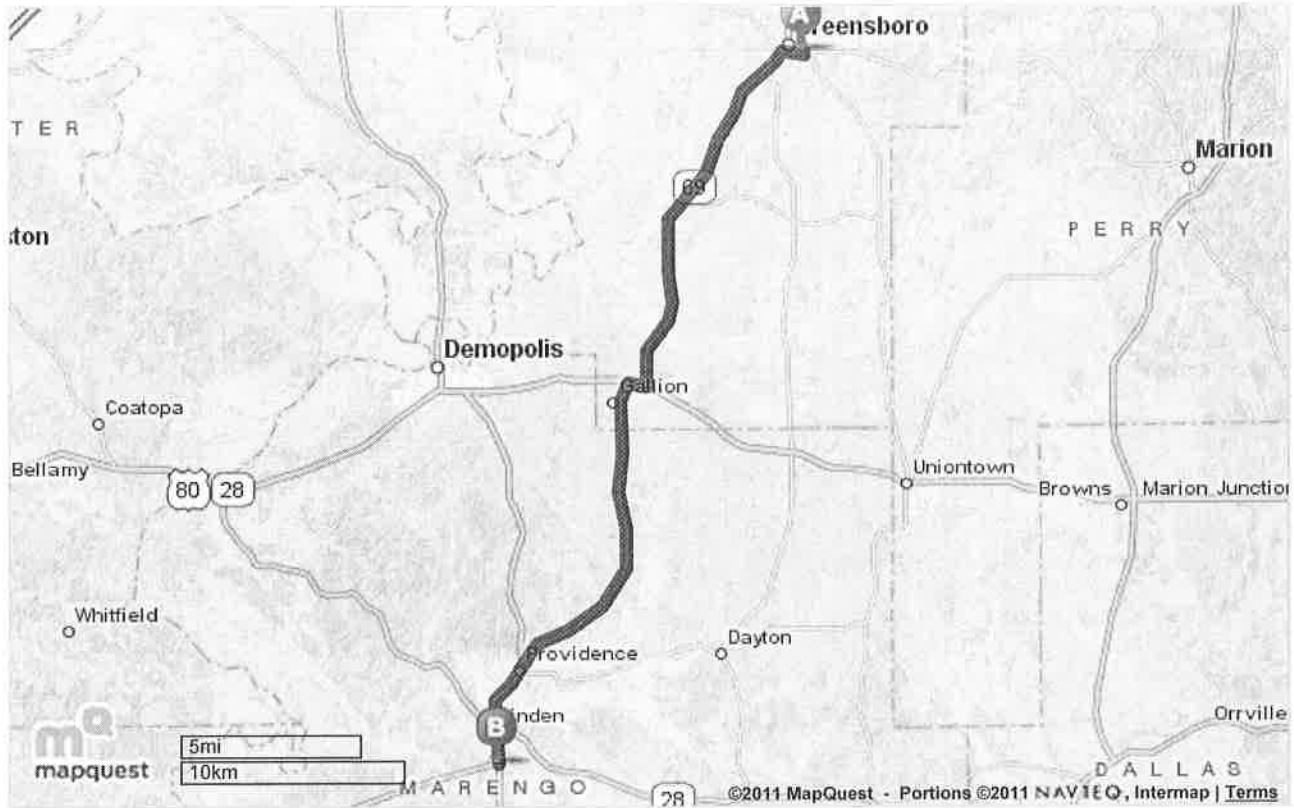

Notes

**Trip to:**  
 Marengo Academy  
 2103 S Main St  
 Linden, AL 36748  
 (334) 295-4151  
**35.21 miles**  
**43 minutes**

	<b>Southern Academy</b> 407 College St, Greensboro, AL 36744 (334) 624-8111	<b>Miles Per Section</b>	<b>Miles Driven</b>	
	1. Start out going <b>west</b> on <b>College St</b> toward <b>Armory St</b> .	<b>Go 0.07 Mi</b>	0.07 mi	
	2. Take the <b>1st left</b> onto <b>Armory St</b> . <i>If you reach 2nd St you've gone a little too far</i>	<b>Go 0.2 Mi</b>	0.2 mi	
		3. Take the <b>1st right</b> onto <b>State St / AL-14</b> . <i>If you reach College Park you've gone a little too far</i>	<b>Go 0.9 Mi</b>	1.1 mi
		4. Turn <b>left</b> onto <b>Demopolis St / AL-69 / AL-25</b> . Continue to follow <b>AL-69</b> . <i>If you reach Seay St you've gone about 0.2 miles too far</i>	<b>Go 15.3 Mi</b>	16.4 mi
		5. Turn <b>right</b> onto <b>US-80 W / AL-69 S / AL-8 W</b> . <i>US-80 W is 0.2 miles past Gallion Rd</i>	<b>Go 0.7 Mi</b>	17.2 mi
		6. Turn <b>left</b> onto <b>AL-69</b> . <i>AL-69 is 0.1 miles past E Z St</i> <i>If you reach Mt Olive Rd you've gone about 0.7 miles too far</i>	<b>Go 13.7 Mi</b>	30.9 mi
		7. Turn <b>left</b> onto <b>US-43 / AL-13 / AL-69</b> . Continue to follow <b>US-43 / AL-13</b> .	<b>Go 4.3 Mi</b>	35.2 mi
	8. <b>2103 S MAIN ST</b> is on the <b>left</b> . <i>Your destination is just past Shiloh St</i> <i>If you are on US-43 and reach N Dvorak Cir you've gone about 0.2 miles too far</i>	<b>35.2 mi</b>	<b>35.2 mi</b>	
	<b>Marengo Academy</b> 2103 S Main St, Linden, AL 36748 (334) 295-4151	<b>35.2 mi</b>	<b>35.2 mi</b>	

Total Travel Estimate: **35.21 miles - about 43 minutes**

©2011 MapQuest, Inc. Use of directions and maps is subject to the MapQuest Terms of Use. We make no guarantee of the accuracy of their content, road conditions or route usability. You assume all risk of use. [View Terms of Use](#)