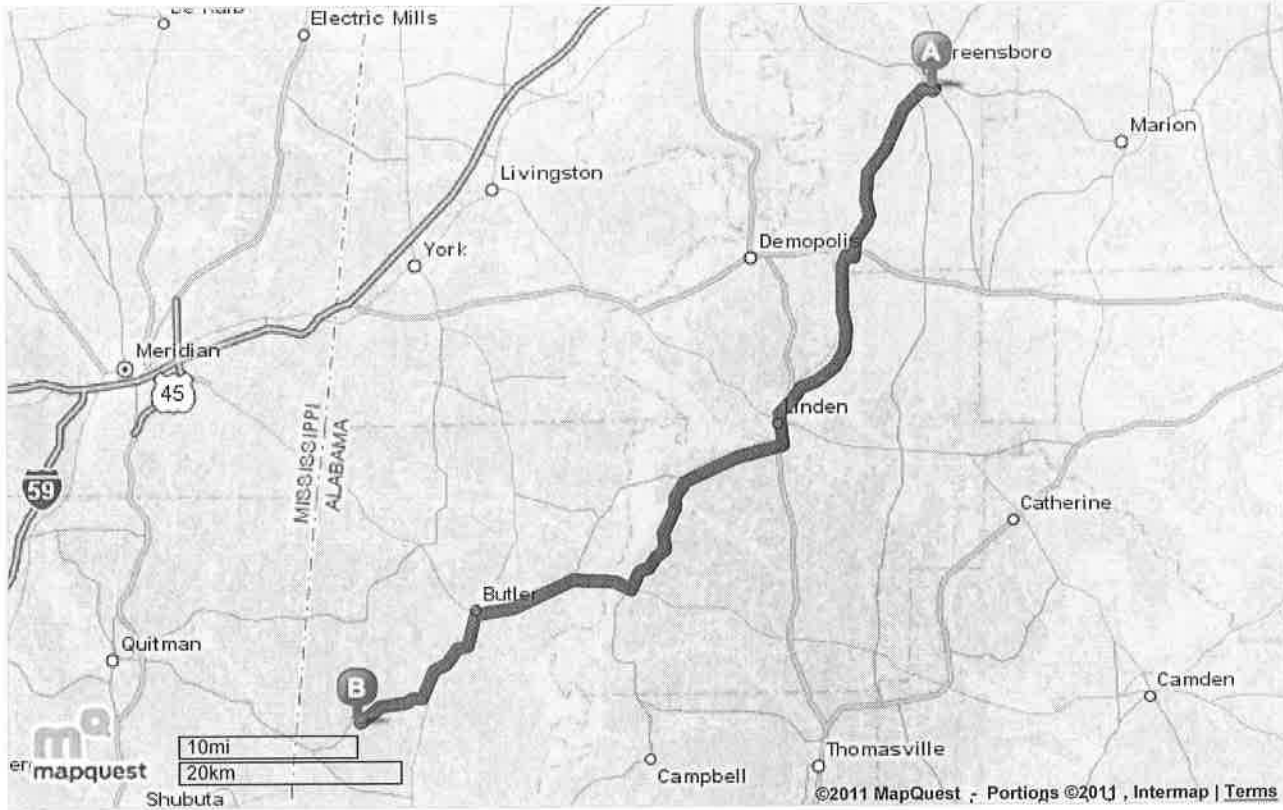

Total Travel Estimate: **82.48 miles - about 1 hour 43 minutes**

©2011 MapQuest, Inc. Use of directions and maps is subject to the MapQuest Terms of Use. We make no guarantee of the accuracy of their content, road conditions or route usability. You assume all risk of use. [View Terms of Use](#)

Get the **FREE MapQuest toolbar.** features.mapquest.com/toolbar/