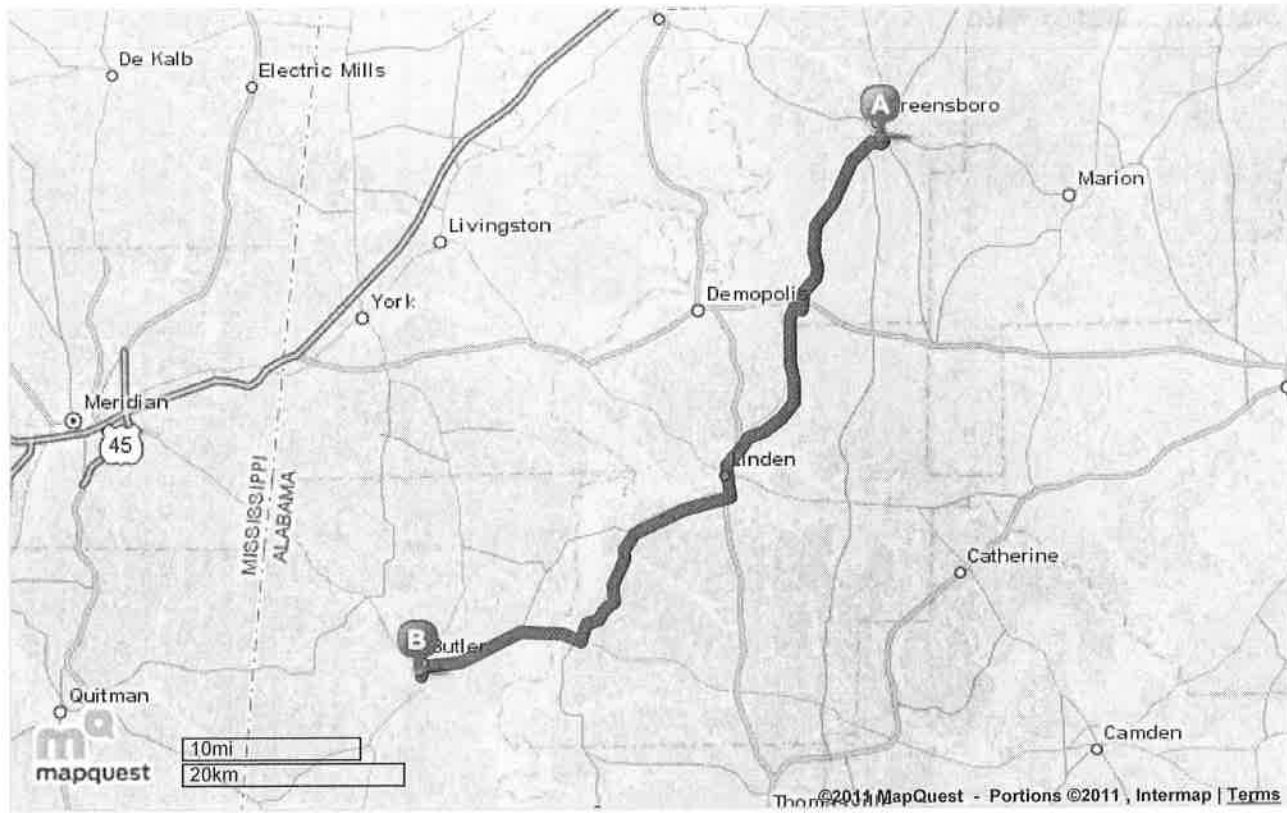

Total Travel Estimate: 68.71 miles - about 1 hour 24 minutes

©2011 MapQuest, Inc. Use of directions and maps is subject to the MapQuest Terms of Use. We make no guarantee of the accuracy of their content, road conditions or route usability. You assume all risk of use. [View Terms of Use](#)