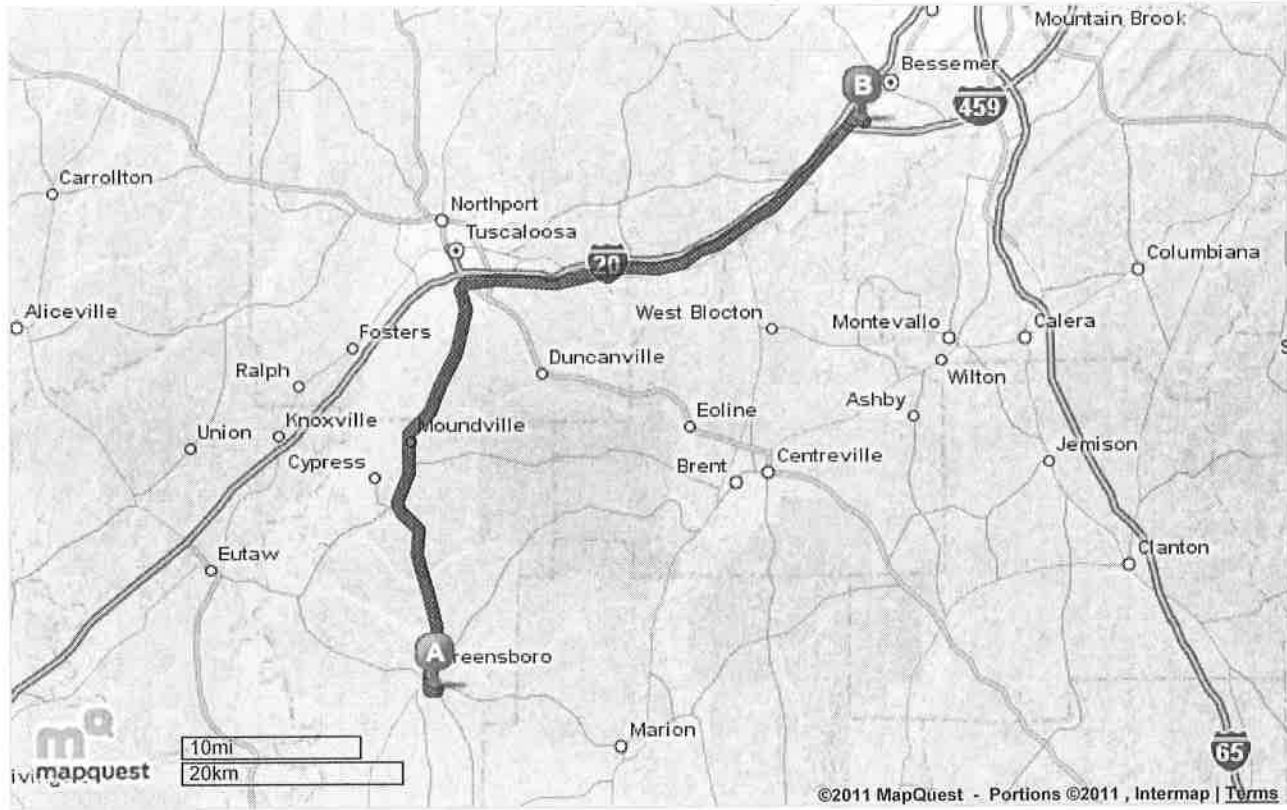

Notes

Trip to:
 Bessemer Academy Athletic Office
 1705 4th Ave SW
 Bessemer, AL 35022
 (205) 424-4642
74.05 miles
1 hour 20 minutes

	Southern Academy 407 College St, Greensboro, AL 36744 (334) 624-8111	Miles Per Section	Miles Driven	
	1. Start out going west on College St toward Armory St .	Go 0.07 Mi	0.07 mi	
	2. Take the 1st left onto Armory St . <i>If you reach 2nd St you've gone a little too far</i>	Go 0.2 Mi	0.2 mi	
		3. Take the 1st right onto State St / AL-14 . <i>If you reach College Park you've gone a little too far</i>	Go 0.6 Mi	0.8 mi
		4. Turn right onto AL-69 / AL-25 / Tuscaloosa St . Continue to follow AL-69 N . <i>AL-69 N is 0.1 miles past Erwin Woods St</i> <i>If you reach Erwin Woods St you've gone a little too far</i>	Go 35.2 Mi	36.0 mi
		5. Merge onto I-20 E / I-59 N toward Birmingham .	Go 36.9 Mi	72.9 mi
	6. Take the US-11 N / AL-5 N / Academy Dr exit, EXIT 108 .	Go 0.2 Mi	73.1 mi	
	7. Keep right to take the ramp toward Bessemer .	Go 0.03 Mi	73.2 mi	
		8. Turn slight right onto Academy Dr / US-11 N / AL-5 N / AL-7 N .	Go 0.06 Mi	73.2 mi
	9. Turn slight right onto Academy Dr . <i>Zaxby's is on the right</i>	Go 0.7 Mi	73.9 mi	
	10. Turn slight right onto 4th Ave SW / Old Tuscaloosa Hwy . <i>4th Ave SW is 0.2 miles past Hickory Rd SW</i>	Go 0.1 Mi	74.1 mi	
	11. 1705 4TH AVE SW is on the left.			

If you reach McCalla Rd you've gone about 0.6 miles too far

74.1 mi

Bessemer Academy Athletic Office
1705 4th Ave SW, Bessemer, AL 35022
(205) 424-4642

74.1 mi

74.1 mi

Total Travel Estimate: **74.05 miles - about 1 hour 20 minutes**