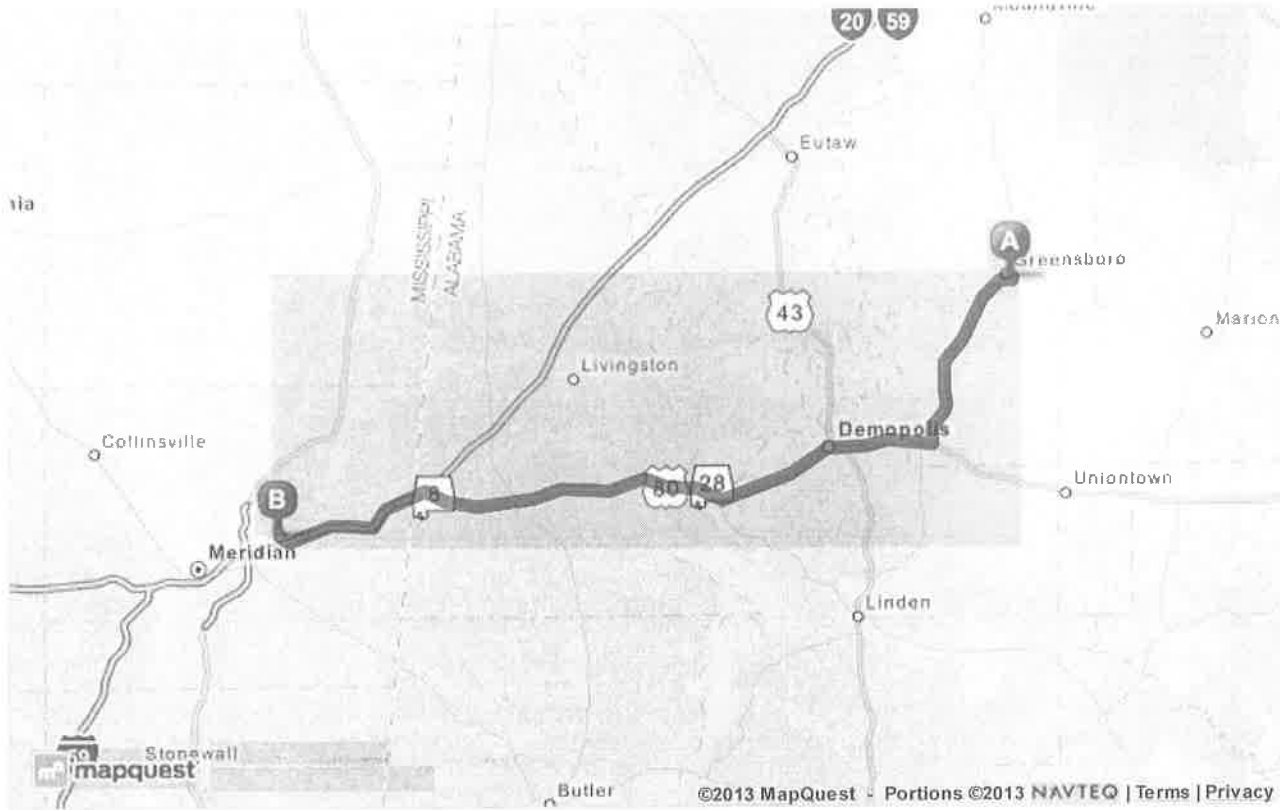

Notes

Trip to:

1844 Highway 11 and 80

Meridian, MS 39301-8960

72.70 miles / 1 hour 20 minutes

		Download Free App
	407 College St, Greensboro, AL 36744-1720	
	1. Start out going west on College St toward Armory St . Map	0.08 Mi
	2. Take the 1st left onto Armory St . Map	0.2 Mi
	3. Take the 1st right onto State St / AL-14 . Map	0.9 Mi
	4. Turn left onto Demopolis St / AL-69 / AL-25 . Continue to follow AL-69 . Map	15.3 Mi
	5. Turn right onto US-80 W / AL-69 S / AL-8 W . Continue to follow AL-8 W . Map	43.0 Mi
	6. Merge onto I-20 W / I-59 S via the ramp on the left toward Meridian (Crossing into Mississippi). Map	12.1 Mi
	7. Take EXIT 160 toward Russell . Map	0.2 Mi
	8. Turn right onto Russell Mt Gilead Rd / Russell-Mount Gilead Rd . Map	1.0 Mi
	9. 1844 HIGHWAY 11 AND 80 . Map	
	1844 Highway 11 and 80, Meridian, MS 39301-8960	

Total Travel Estimate: **72.70 miles - about 1 hour 20 minutes**

FREE NAVIGATION APP

SELECT: IPHONE ANDROID

Enter your mobile number

**SEND ME
THE LINK**

©2013 MapQuest, Inc. Use of directions and maps is subject to the MapQuest Terms of Use. We make no guarantee of the accuracy of their content, road conditions or route usability. You assume all risk of use. [View Terms of Use](#)